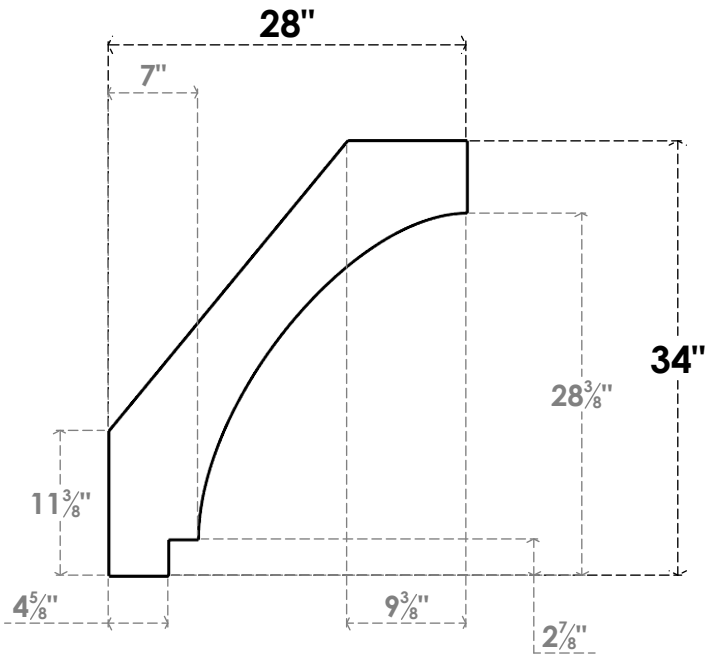

ITEM NUMBER: BRCPC040X28000X34000IMP

4"W X 28"D X 34"H IMPERIAL ARCHITECTURAL GRADE PVC CLOSED KNEE BRACE

SIDE PROFILE

FRONT PROFILE

ISOMETRIC

EKENA MILLWORK
2300 WEST MAIN ST.
CLARKSVILLE, TX 75426
TOLL FREE: 866-607-0453
WWW.EKENAMILLWORK.COM

NOTES

1. INSTALLATION TO BE COMPLETED IN ACCORDANCE WITH MANUFACTURER'S SPECIFICATIONS.
2. DRAWING MAY NOT BE TO SCALE
3. THIS DRAWING IS INTENDED FOR DESIGN AND PLANNING PURPOSES ONLY.
4. ALL INFORMATION CONTAINED HEREIN WAS CURRENT AT THE TIME OF DEVELOPMENT BUT MUST BE REVIEWED AND APPROVED BY THE PRODUCT MANUFACTURER TO BE CONSIDERED ACCURATE.
5. ARCHITECTURAL GRADE PVC PRODUCTS ARE MADE FROM EXPANDED CELLULAR PVC AND COME NATURALLY WHITE BUT MAY BE PAINTED