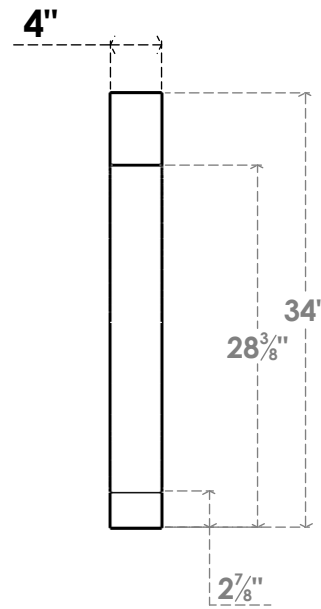

ITEM NUMBER: BRCPC040X28000X34000IMP

4"W X 28"D X 34"H IMPERIAL ARCHITECTURAL GRADE PVC CLOSED KNEE BRACE

SIDE PROFILE

FRONT PROFILE

ISOMETRIC

EKENA MILLWORK
2300 WEST MAIN ST.
CLARKSVILLE, TX 75426
TOLL FREE: 866-607-0453
WWW.EKENAMILLWORK.COM

NOTES

1. INSTALLATION TO BE COMPLETED IN ACCORDANCE WITH MANUFACTURER'S SPECIFICATIONS.
2. DRAWING MAY NOT BE TO SCALE
3. THIS DRAWING IS INTENDED FOR DESIGN AND PLANNING PURPOSES ONLY.
4. ALL INFORMATION CONTAINED HEREIN WAS CURRENT AT THE TIME OF DEVELOPMENT BUT MUST BE REVIEWED AND APPROVED BY THE PRODUCT MANUFACTURER TO BE CONSIDERED ACCURATE.
5. ARCHITECTURAL GRADE PVC PRODUCTS ARE MADE FROM EXPANDED CELLULAR PVC AND COME NATURALLY WHITE BUT MAY BE PAINTED